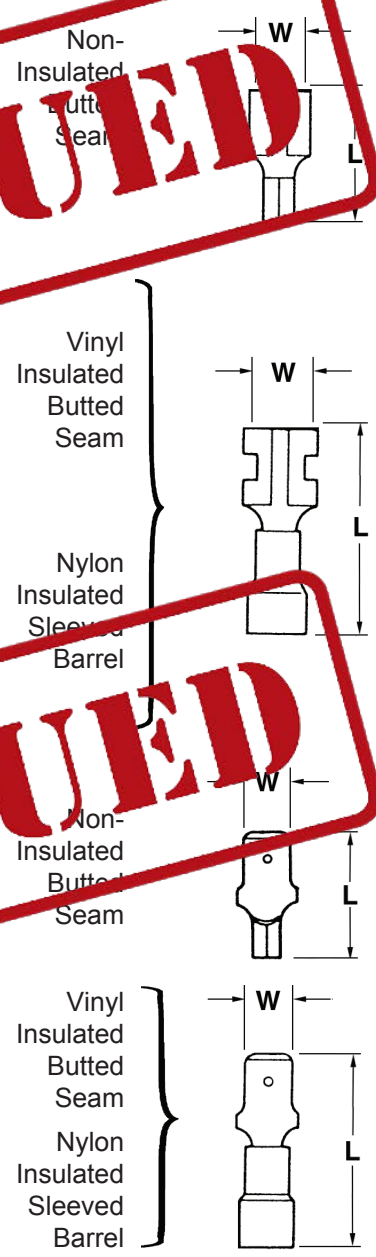

### F/M SERIES

NAED NUMBER	CATALOG NUMBER	WIRE RANGE	STOCK & SPADE SIZE	COLOR	DIMENSIONS		QTY/ BOX	EST. SHIPPING		
					L	W		WEIGHT (lbs)	UNIT	
<b>FEMALE DISCONNECTS</b>										
16600	F 18-110		.020 x .110		.54	.16		0.08	BOX	
16602	F 18-187	#18-22	.020 x .187	—	.63	.23		0.13	BOX	
16604	F 18-250		.032 x .250		.63	.31	100	0.15	BOX	
16606	F 14-110		.020 x .110		.54	.16		0.10	BOX	
16608	F 14-187	#14-16	.020 x .187	—	.63	.23		0.13	BOX	
16610	F 14-250		.032 x .250		.63	.31		0.22	BOX	
16612	F 10-250	#10-12	.032 x .250	—	.63	.31		0.13	BOX	
16620	F 18-110V		.020 X .110		.77	.16		0.15	BOX	
16622	F 18-187V	#18-22	.020 X .187	—	.86	.23		0.14	BOX	
16624	F 18-250V		.032 X .250		.93	.31	100	0.15	BOX	
16626	F 14-110V		.020 X .110		.77	.16		0.15	BOX	
16628	F 14-187V	#14-16	.020 X .187	BLUE	.87	.23		0.18	BOX	
16630	F 14-250V		.032 X .250		.87	.31		0.16	BOX	
16632	F 10-250V	#10-12	.032 X .250	YELLOW	.93	.31	50	0.16	BOX	
16640	F 18-110N		.020 X .110		.77	.16		0.16	BOX	
16642	F 18-187N	#18-22	.020 X .187	RED	.87	.23		0.19	BOX	
16644	F 18-250N		.032 X .250		.87	.32	100	0.23	BOX	
16646	F 14-110N		.020 X .110		.77	.16		0.18	BOX	
16648	F 14-187N	#14-16	.020 X .187	BLUE	.87	.23		0.23	BOX	
16650	F 14-250N		.032 X .250		.87	.32		0.29	BOX	
16652	F 10-250N	#10-12	.032 X .250	YELLOW	.97	.31	50	0.21	BOX	
<b>MALE DISCONNECTS</b>										
16660	M 18-250	#18-22	.032 X .250	—	.72	.25		0.22	BOX	
16662	M 14-187	#14-16	.020 X .187		.87	.19		0.17	BOX	
16664	M 14-250		.032 X .250		.77	.25	100	0.15	BOX	
16666	M 10-250	#10-12	.032 X .250		.77	.25	50	0.15	BOX	
16680	M 18-250	#18-22	.032 X .250	RED	.97	.25		0.23	BOX	
16682	M 14-187	#14-16	.020 X .187	BLUE	.80	.19	100	0.13	BOX	
16684	M 14-250		.032 X .250		.94	.25		0.17	BOX	
16686	M 10-250V	#10-12	.032 X .250	YELLOW	1.05	.25	50	0.12	BOX	
16690	M 18-250N	#18-22	.032 X .250	RED	.97	.25		0.26	BOX	
16692	M 14-187N	#14-16	.020 X .187	BLUE	.82	.19	100	0.17	BOX	
16694	M 14-250N		.032 X .250		.97	.25		0.33	BOX	
16696	M 10-250N	#10-12	.032 X .250	YELLOW	1.05	.25	50	0.24	BOX	