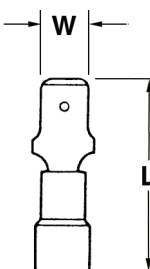

Vinyl Insulated Butted Seam

Nylon Insulated Sleeved Barrel