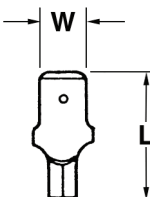

Non-Insulated Butted Seam