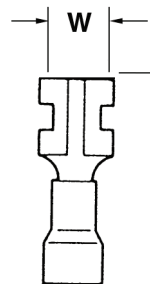

Vinyl Insulated Butted Seam

Nylon Insulated Sleeved Barrel