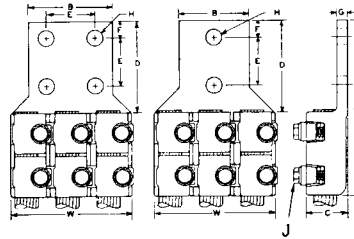

3JJA SERIES

Terminal lugs, three cables, straight

Cable Range			BRONZE CONNECTORS								DUAL-RATED ALUMINUM CONNECTORS																		
Max.	Min.	H.T.	Catalog Number	Dimension in Inches (Approximate)								Catalog Number	Dimension in Inches (Approximate)																
				A	B	C	D	F	G	J	W		A	B	C	D	F	G	J	W									
1/0	#4	2	3JJ3A2N	4 1/8	1 7/8	1 3/16	3 1/4	5/8	1/4	5/16	3 3/16	AL3JJ2A2N	6 3/4	1 7/8	1 5/16	3 1/4	5/8	3/32	5/16	3 1/16									
2/0	1/0	2		AL3JJ4A2N	7	1 7/8	1 3/16	3 1/4	5/8	5/16	5/16	3 13/16	AL3JJ4A4N	7	3	1 3/16	3 1/4	5/8	5/16	5/16	3 13/16								
4/0	1/0	2	3JJ4A2N	5 11/16	1 7/8	1	3 1/4	5/8	1/4	5/16	3 9/16	AL3JJ5A2N	7 1/2	2 1/4	1 3/8	3 3/8	5/8	1 3/32	3/8	4 3/8									
4/0	1/0	4																			AL3JJ5A4N	7 1/2	3	1 3/8	3 3/8	5/8	1 3/32	3/8	4 3/8
4/0	2/0	2	3JJ6A2N	5 11/16	3	1	3 1/4	5/8	1/4	5/16	3 9/16	AL3JJ6A2N	7 7/8	2 1/2	1 5/8	3 1/2	5/8	1 5/32	3/8	4 15/16									
4/0	2/0	4	3JJ6A4N	5 11/16	3	1	3 1/4	5/8	1/4	5/16	3 9/16	AL3JJ6A4N	7 7/8	3	1 5/8	3 1/2	5/8	1 5/32	3/8	4 15/16									
350	4/0	2	3JJ5A2N	6 1/16	2 9/32	1 1/4	3 5/16	5/8	5/16	3/8	3 5/16	AL3JJ5A2N	7 1/2	2 1/4	1 3/8	3 3/8	5/8	1 3/32	3/8	4 3/8									
350	4/0	4	3JJ5A4N	6 1/16	3	1 1/4	3 5/16	5/8	5/16	3/8	3 5/16	AL3JJ5A4N	7 1/2	3	1 3/8	3 3/8	5/8	1 3/32	3/8	4 3/8									
500	350	2	3JJ6A2N	6 5/8	2 1/2	1 7/16	3 3/8	5/8	3/8	3/8	4 1/2	AL3JJ6A2N	7 7/8	2 1/2	1 5/8	3 1/2	5/8	1 5/32	3/8	4 15/16									
500	350	4	3JJ6A4N	6 5/8	3	1 7/16	3 3/8	5/8	3/8	3/8	4 1/2	AL3JJ6A4N	7 7/8	3	1 5/8	3 1/2	5/8	1 5/32	3/8	4 15/16									
750	500	2	3JJ7A2N	7 1/8	3	1 3/4	3 3/8	5/8	7/16	7/16	5 1/8	AL3JJ7A2N	8 1/4	3	1 15/16	3 1/2	3/4	5/8	7/16	5 11/16									
750	500	4	3JJ7A4N	7 1/8	3	1 3/4	3 3/8	5/8	7/16	7/16	5 1/8	AL3JJ7A4N	8 1/4	3	1 15/16	3 1/2	3/4	5/8	7/16	5 11/16									
1000	750	2	3JJ8A2N	7 13/16	3 3/32	1 15/16	3 3/8	5/8	1/2	1/2	6	AL3JJ8A2N	8 7/8	3 1/4	2 3/16	3 1/2	7/8	2 1/32	1/2	6 7/16									
1000	750	4	3JJ8A4N	7 13/16	3 3/32	1 15/16	3 3/8	5/8	1/2	1/2	6	AL3JJ8A4N	8 7/8	3 1/4	2 3/16	3 1/2	7/8	2 1/32	1/2	6 7/16									

** Holes in Tang