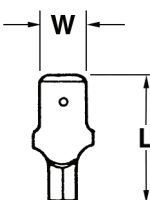

Non-Insulated Butted Seam

Vinyl Insulated Butted Seam