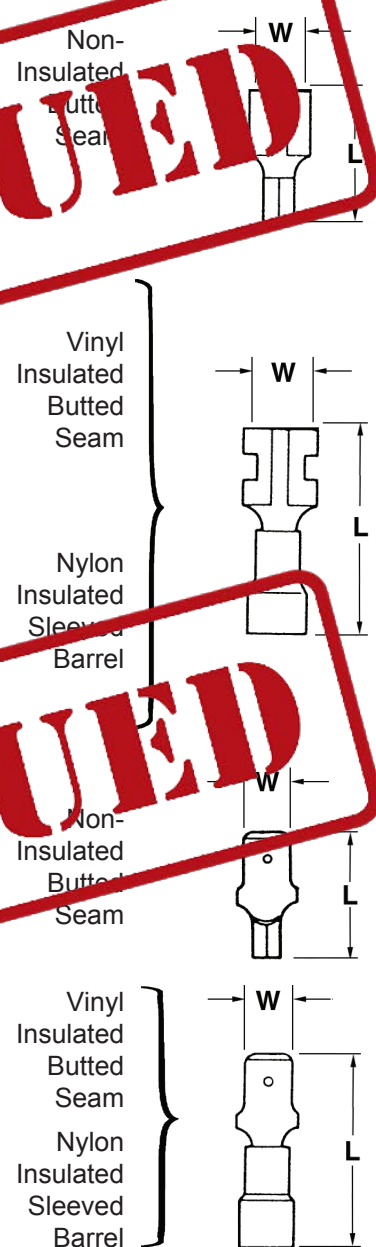

SPADE DISCONNECTS

F/M SERIES

NAED NUMBER	CATALOG NUMBER	WIRE RANGE	STOCK & SPADE SIZE	COLOR	DIMENSIONS		QTY/ BOX	EST. SHIPPING	
					L	W		WEIGHT (lbs)	UNIT
FEMALE DISCONNECTS									
16600	F 18-110		.020 x .110		.54	.16		0.08	BOX
16602	F 18-187	#18-22	.020 x .187	—	.63	.23		0.13	BOX
16604	F 18-250		.032 x .250		.63	.31	100	0.15	BOX
16606	F 14-110		.020 x .110		.54	.16		0.10	BOX
16608	F 14-187	#14-16	.020 x .187	—	.63	.23		0.13	BOX
16610	F 14-250		.032 x .250		.63	.31		0.22	BOX
16612	F 10-250	#10-12	.032 x .250	—	.63	.31		0.13	BOX
16620	F 18-110V		.020 X .110		.77	.16		0.15	BOX
16622	F 18-187V	#18-22	.020 X .187	—	.86	.23		0.14	BOX
16624	F 18-250V		.032 X .250		.93	.31	100	0.15	BOX
16626	F 14-110V		.020 X .110		.77	.16		0.15	BOX
16628	F 14-187V	#14-16	.020 X .187	BLUE	.87	.23		0.18	BOX
16630	F 14-250V		.032 X .250		.87	.31		0.16	BOX
16632	F 10-250V	#10-12	.032 X .250	YELLOW	.93	.31	50	0.16	BOX
16640	F 18-110N		.020 X .110		.77	.16		0.16	BOX
16642	F 18-187N	#18-22	.020 X .187	RED	.87	.23		0.19	BOX
16644	F 18-250N		.032 X .250		.87	.32	100	0.23	BOX
16646	F 14-110N		.020 X .110		.77	.16		0.18	BOX
16648	F 14-187N	#14-16	.020 X .187	BLUE	.87	.23		0.23	BOX
16650	F 14-250N		.032 X .250		.87	.32		0.29	BOX
16652	F 10-250N	#10-12	.032 X .250	YELLOW	.97	.31	50	0.21	BOX
MALE DISCONNECTS									
16660	M 18-250	#18-22	.032 X .250	—	.72	.25		0.22	BOX
16662	M 14-187	#14-16	.020 X .187		.87	.19		0.17	BOX
16664	M 14-250		.032 X .250		.77	.25		0.15	BOX
16666	M 10-250	#10-12	.032 X .250		.77	.25	50	0.15	BOX
16680	M 18-250	#18-22	.032 X .250	RED	.97	.25		0.23	BOX
16682	M 14-187	#14-16	.020 X .187	BLUE	.80	.19	100	0.13	BOX
16684	M 14-250		.032 X .250		.94	.25		0.17	BOX
16686	M 10-250V	#10-12	.032 X .250	YELLOW	1.05	.25	50	0.12	BOX
16690	M 18-250N	#18-22	.032 X .250	RED	.97	.25		0.26	BOX
16692	M 14-187N	#14-16	.020 X .187	BLUE	.82	.19	100	0.17	BOX
16694	M 14-250N		.032 X .250		.97	.25		0.33	BOX
16696	M 10-250N	#10-12	.032 X .250	YELLOW	1.05	.25	50	0.24	BOX