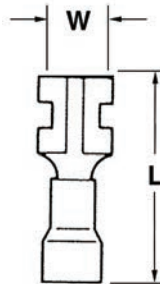

Vinyl Insulated Butted Seam

Nylon Insulated Sleeved Barrel