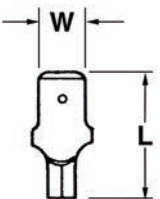

Non-Insulated Butted Seam