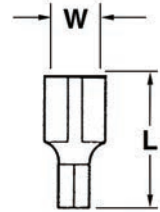

SPADE DISCONNECTS

F/M SERIES