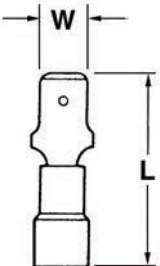

Nylon Insulated Sleeved Barrel