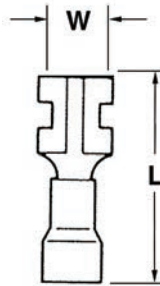

Vinyl Insulated Butted Seam

Nylon Insulated Sleeved Barrel