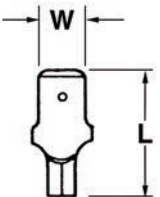

Non-Insulated Butted Seam

Vinyl Insulated Butted Seam