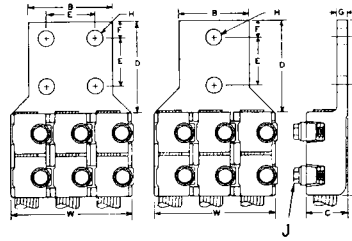

### Terminal lugs, three cables, straight

Cable Range			BRONZE CONNECTORS									DUAL-RATED ALUMINUM CONNECTORS								
Max.	Min.	H.T.	Catalog Number	Dimension in Inches (Approximate)								Catalog Number	Dimension in Inches (Approximate)							
				A	B	C	D	F	G	J	W		A	B	C	D	F	G	J	W
1/0	#4	2	<b>3JJ3A2N</b>	4 1/8	1 7/8	1 3/16	3 1/4	5/8	1/4	5/16	3 3/16	<b>AL3JJ2A2N</b>	6 7/8	1 7/8	1 5/16	3 1/4	5/8	3/32	5/16	3 1/16
2/0	1/0	2		4 1/8	1 7/8	1 3/16	3 1/4	5/8	1/4	5/16	3 3/16	<b>AL3JJ4A2N</b>	7	1 7/8	1 3/16	3 1/4	5/8	5/16	5/16	3 13/16
4/0	1/0	2		4 1/8	1 7/8	1 3/16	3 1/4	5/8	1/4	5/16	3 3/16	<b>AL3JJ4A4N</b>	7	3	1 3/16	3 1/4	5/8	5/16	5/16	3 13/16
4/0	2/0	2		<b>3JJ4A2N</b>	5 11/16	1 7/8	1	3 1/4	5/8	1/4	5/16	3 3/16	<b>AL3JJ5A2N</b>	7 1/2	2 1/4	1 3/8	3 3/8	5/8	1 3/32	3/8
4/0	2/0	2	<b>3JJ4A4N</b>	5 11/16	3	1	3 1/4	5/8	1/4	5/16	3 3/16	<b>AL3JJ5A4N</b>	7 1/2	3	1 3/8	3 3/8	5/8	1 3/32	3/8	4 3/8
350	4/0	2	<b>3JJ5A2N</b>	6 1/16	2 9/32	1 1/4	3 5/16	5/8	5/16	3/8	3 5/16	<b>AL3JJ6A2N</b>	7 7/8	2 1/2	1 5/8	3 1/2	5/8	1 5/32	3/8	4 15/16
350	4/0	4	<b>3JJ5A4N</b>	6 1/16	3	1 1/4	3 5/16	5/8	5/16	3/8	3 5/16	<b>AL3JJ6A4N</b>	7 7/8	3	1 5/8	3 1/2	5/8	1 5/32	3/8	4 15/16
500	350	2	<b>3JJ6A2N</b>	6 5/8	2 1/2	1 7/16	3 3/8	5/8	3/8	3/8	4 1/2	<b>AL3JJ7A2N</b>	8 1/4	3	1 15/16	3 1/2	3/4	5/8	7/16	5 11/16
500	350	4	<b>3JJ6A4N</b>	6 5/8	3	1 7/16	3 3/8	5/8	3/8	3/8	4 1/2	<b>AL3JJ7A4N</b>	8 1/4	3	1 15/16	3 1/2	3/4	5/8	7/16	5 11/16
750	500	2	<b>3JJ7A2N</b>	7 1/8	3	1 3/4	3 3/8	5/8	7/16	7/16	5 1/8	<b>AL3JJ8A2N</b>	8 7/8	3 1/4	2 3/16	3 1/2	7/8	2 1/32	1/2	6 7/16
750	500	4	<b>3JJ7A4N</b>	7 1/8	3	1 3/4	3 3/8	5/8	7/16	7/16	5 1/8	<b>AL3JJ8A4N</b>	8 7/8	3 1/4	2 3/16	3 1/2	7/8	2 1/32	1/2	6 7/16
1000	750	2	<b>3JJ8A2N</b>	7 13/16	3 3/32	1 15/16	3 3/8	5/8	1/2	1/2	6	<b>AL3JJ8A4N</b>	8 7/8	3 1/4	2 3/16	3 1/2	7/8	2 1/32	1/2	6 7/16
1000	750	4	<b>3JJ8A4N</b>	7 13/16	3 3/32	1 15/16	3 3/8	5/8	1/2	1/2	6	<b>AL3JJ8A4N</b>	8 7/8	3 1/4	2 3/16	3 1/2	7/8	2 1/32	1/2	6 7/16

\*\* Holes in Tang

E = 1 3/4"

H = 9/16"