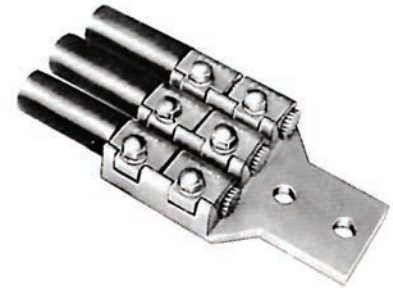

### Terminal lugs, three cables, straight

Cable Range			BRONZE CONNECTORS									DUAL-RATED ALUMINUM CONNECTORS								
Max.	Min.	H.T.	Catalog Number	Dimension in Inches (Approximate)								Catalog Number	Dimension in Inches (Approximate)							
				A	B	C	D	F	G	J	W		A	B	C	D	F	G	J	W
1/0	#4	2	<b>3JJ3A2N</b>	4 1/8	1 7/8	1 3/16	3 1/4	5/8	1/4	5/16	3 3/16	<b>AL3JJ2A2N</b>	6 7/8	1 7/8	1 5/16	3 1/4	5/8	3/32	5/16	3 1/16
2/0	1/0	2		4 1/8	1 7/8	1 3/16	3 1/4	5/8	1/4	5/16	3 3/16	<b>AL3JJ4A2N</b>	7	1 7/8	1 3/16	3 1/4	5/8	5/16	5/16	3 13/16
4/0	1/0	2		4 1/8	1 7/8	1 3/16	3 1/4	5/8	1/4	5/16	3 3/16	<b>AL3JJ4A4N</b>	7	3	1 3/16	3 1/4	5/8	5/16	5/16	3 13/16
4/0	2/0	2		<b>3JJ4A2N</b>	5 11/16	1 7/8	1	3 1/4	5/8	1/4	5/16	3 3/16	<b>AL3JJ5A2N</b>	7 1/2	2 1/4	1 3/8	3 3/8	5/8	1 3/32	3/8
4/0	2/0	2	<b>3JJ4A4N</b>	5 11/16	3	1	3 1/4	5/8	1/4	5/16	3 3/16	<b>AL3JJ5A4N</b>	7 1/2	3	1 3/8	3 3/8	5/8	1 3/32	3/8	4 3/8
350	4/0	2	<b>3JJ5A2N</b>	6 1/16	2 9/32	1 1/4	3 5/16	5/8	5/16	3/8	3 5/16	<b>AL3JJ6A2N</b>	7 7/8	2 1/2	1 5/8	3 1/2	5/8	1 5/32	3/8	4 15/16
350	4/0	4	<b>3JJ5A4N</b>	6 1/16	3	1 1/4	3 5/16	5/8	5/16	3/8	3 5/16	<b>AL3JJ6A4N</b>	7 7/8	3	1 5/8	3 1/2	5/8	1 5/32	3/8	4 15/16
500	350	2	<b>3JJ6A2N</b>	6 5/8	2 1/2	1 7/16	3 3/8	5/8	3/8	3/8	4 1/2	<b>AL3JJ7A2N</b>	8 1/4	3	1 15/16	3 1/2	3/4	5/8	7/16	5 11/16
500	350	4	<b>3JJ6A4N</b>	6 5/8	3	1 7/16	3 3/8	5/8	3/8	3/8	4 1/2	<b>AL3JJ7A4N</b>	8 1/4	3	1 15/16	3 1/2	3/4	5/8	7/16	5 11/16
750	500	2	<b>3JJ7A2N</b>	7 1/8	3	1 3/4	3 3/8	5/8	7/16	7/16	5 1/8	<b>AL3JJ8A2N</b>	8 7/8	3 1/4	2 3/16	3 1/2	7/8	2 1/32	1/2	6 7/16
750	500	4	<b>3JJ7A4N</b>	7 1/8	3	1 3/4	3 3/8	5/8	7/16	7/16	5 1/8	<b>AL3JJ8A4N</b>	8 7/8	3 1/4	2 3/16	3 1/2	7/8	2 1/32	1/2	6 7/16
1000	750	2	<b>3JJ8A2N</b>	7 13/16	3 3/32	1 15/16	3 3/8	5/8	1/2	1/2	6	<b>AL3JJ8A4N</b>	8 7/8	3 1/4	2 3/16	3 1/2	7/8	2 1/32	1/2	6 7/16
1000	750	4	<b>3JJ8A4N</b>	7 13/16	3 3/32	1 15/16	3 3/8	5/8	1/2	1/2	6	<b>AL3JJ8A4N</b>	8 7/8	3 1/4	2 3/16	3 1/2	7/8	2 1/32	1/2	6 7/16