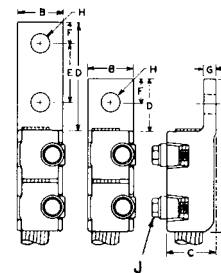

JJA SERIES

Terminal lugs, one cable, straight

Cable Range Max. Min.	Range #4 #4 #4 #4	H.T. **	Catalog Number	BRONZE CONNECTORS								DUAL-RATED ALUMINUM CONNECTORS								
				Dimension in Inches (Approximate)								Catalog Number	Dimension in Inches (Approximate)							
				A	B	C	D	F	G	H	J		A	B	C	D	F	G	H	J
#1	#4	1	JJ2A	2 1/2	3/4	3/4	1 3/16	3/8	3/16	1 3/32	5/16									
#1	#4	2	JJ2A2N	4 3/4	1	3/4	3	5/8	3/16	9/16	5/16	ALJJ2A	4 5/8	1 5/16	1 5/16	1	7/16	1/4	9/32	5/16
1/0	#4	1										ALJJ2A2N	6 3/4	1 1/16	1 5/16	3 1/4	5/8	1/4	9/16	5/16
1/0	#4	2																		
2/0	1/0	1	JJ3A	3 1/8	1 5/16	1 3/16	1	7/16	7/32	1 3/32	5/16									
2/0	1/0	2	JJ3A2N	5 1/4	1	1 3/16	3 1/8	5/8	7/32	9/16	5/16	ALJJ4A	5	1 3/16	1 3/16	1 1/4	9/16	5/16	7/16	5/16
4/0	1/0	1										ALJJ4A2N	7	1 1/4	1 3/16	3 1/4	5/8	5/16	9/16	5/16
4/0	1/0	2																		
4/0	2/0	1	JJ4A	3 9/16	1 1/16	1	1 1/8	9/16	1/4	9/16	5/16									
4/0	2/0	2	JJ4A2N	5 11/16	1 1/16	1	3 1/4	5/8	1/4	9/16	5/16									
350	4/0	1	JJ5A	4 1/8	1 1/4	1 1/4	1 3/8	9/16	9/32	9/16	3/8	ALJJ5A	5 1/2	1 3/8	1 3/8	1 1/2	1 1/16	1 3/32	1 7/32	3/8
350	4/0	2	JJ5A2N	6 1/16	1 1/4	1 1/4	3 5/16	5/8	9/32	9/16	3/8	ALJJ5A2N	7 1/2	1 3/8	1 3/8	3 1/4	5/8	1 3/32	9/16	3/8
350	4/0	4	JJ5A4N	6 1/16	3	1 1/4	3 5/16	5/8	9/32	9/16	3/8	ALJJ5A4N	7 1/2	3	1 3/8	3 1/4	5/8	1 3/32	9/16	3/8
500	350	1	JJ6A	4 7/8	1 7/16	1 7/16	1 5/8	3/4	5/16	9/16	3/8	ALJJ6A	5 3/4	1 9/16	1 5/8	1 5/8	3/4	1 5/32	9/16	3/8
500	350	2	JJ6A2N	6 5/8	1 7/16	1 7/16	3 3/8	5/8	5/16	9/16	3/8	ALJJ6A2N	7 7/8	1 5/8	1 5/8	3 3/8	5/8	1 5/32	9/16	3/8
500	350	4	JJ6A4N	6 5/8	3	1 7/16	3 3/8	5/8	5/16	9/16	3/8	ALJJ6A4N	7 7/8	3	1 5/8	3 3/8	5/8	1 5/32	9/16	3/8
750	500	1	JJ7A	5 9/16	1 11/16	1 3/4	1 13/16	3/4	3/8	9/16	7/16	ALJJ7A	6 5/8	1 13/16	1 15/16	1 7/8	7/8	5/8	2 1/32	7/16
750	500	2	JJ7A2N	7 7/8	1 11/16	1 3/4	3 3/8	5/8	3/8	9/16	7/16	ALJJ7A2N	8 1/4	1 7/8	1 15/16	3 1/2	5/8	5/8	9/16	7/16
750	500	4	JJ7A4N	7 7/8	3	1 3/4	3 3/8	5/8	3/8	9/16	7/16	ALJJ7A4N	8 1/4	3	1 15/16	3 1/2	5/8	5/8	9/16	7/16
1000	750	1	JJ8A	6 3/8	1 15/16	1 5/16	1 15/16	7/8	7/16	9/16	1/2	ALJJ8A	7 3/8	2 1/16	2 3/16	2 1/8	1	2 1/32	1 1/16	1/2
1000	750	2	JJ8A2N	7 13/16	1 15/16	1 5/16	3 3/8	5/8	7/16	9/16	1/2	ALJJ8A2N	8 7/8	2 1/16	2 3/16	3 1/2	5/8	2 1/32	9/16	1/2
1000	750	4	JJ8A4N	7 13/16	3	1 5/16	3 3/8	5/8	7/16	9/16	1/2	ALJJ8A4N	8 7/8	3 1/4	2 3/16	3 1/2	5/8	2 1/32	9/16	1/2

** Holes in Tang