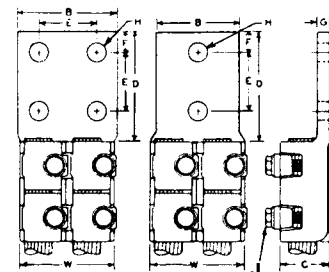

** Holes in Tang

E = 1 3/4"

2JJA SERIES

Terminal lugs, two cables, straight

Cable Range Max. Min.	Range #4 #4 #4 #4	H.T. **	Catalog Number	BRONZE CONNECTORS								DUAL-RATED ALUMINUM CONNECTORS								
				Dimension in Inches (Approximate)								Catalog Number	Dimension in Inches (Approximate)							
				A	B	C	D	F	G	H	J		A	B	C	D	F	G	H	J
1/0	#4	2										AL2JJ2A2N	6 3/4	1 7/8	1 5/16	3 1/4	9/32	9/16	5/16	2
2/0	1/0	2	2JJ3A2N	4 7/8	1 7/8	1 3/16	3 1/4	1/4	9/16	5/16	2 1/8									
4/0	1/0	2										AL2JJ4A2N	7	1 7/8	1 3/16	3 1/4	5/16	9/16	5/16	2 1/16
4/0	1/0	4										AL2JJ4A4N	7	3	1 3/16	3 1/4	5/16	9/16	5/16	2 1/16
4/0	2/0	2	2JJ4A2N	5 11/16	1 7/8	1	3 1/4	1/4	9/16	5/16	2 3/8									
4/0	2/0	4	2JJ4A4N	5 11/16	3	1	3 1/4	1/4	9/16	5/16	2 3/8									
350	4/0	2	2JJ5A2N	6 1/16	2 2/32	1 1/4	3 5/16	5/16	9/16	3/8	2 5/8	AL2JJ5A2N	7 1/2	2 1/4	1 3/8	3 3/8	1 3/32	9/16	3/8	2 7/8
350	4/0	4	2JJ5A4N	6 1/16	3	1 1/4	3 5/16	5/16	9/16	3/8	2 5/8	AL2JJ5A4N	7 1/2	3	1 3/8	3 3/8	1 3/32	9/16	3/8	2 7/8
500	350	2	2JJ6A2N	6 5/8	2 1/2	1 7/16	3 3/8	3/8	9/16	3/8	3	AL2JJ6A2N	7 7/8	2 1/2	1 5/8	3 1/2	1 5/32	9/16	3/8	3 1/4
500	350	4	2JJ6A4N	6 5/8	3	1 7/16	3 3/8	3/8	9/16	3/8	3	AL2JJ6A4N	7 7/8	3	1 5/8	3 1/2	1 5/32	9/16	3/8	3 1/4
750	500	2	2JJ7A2N	7 7/8	3	1 3/4	3 3/8	7/16	9/16	7/16	3 1/2	AL2JJ7A2N	8 1/4	3	1 15/16	3 1/2	5/8	9/16	7/16	3 3/8
750	500	4	2JJ7A4N	7 7/8	3	1 3/4	3 3/8	7/16	9/16	7/16	3 1/2	AL2JJ7A4N	8 1/4	3	1 15/16	3 1/2	5/8	9/16	7/16	3 3/8
1000	750	2	2JJ8A2N	7 13/16	3 3/32	1 5/16	3 3/8	1/2	9/16	1/2	4	AL2JJ8A2N	8 7/8	3 1/4	2 3/16	3 1/2	2 1/32	9/16	1/2	4 1/4
1000	750	4	2JJ8A4N	7 13/16	3 3/32	1 5/16	3 3/8	1/2	9/16	1/2	4	AL2JJ8A4N	8 7/8	3 1/4	2 3/16	3 1/2	2 1/32	9/16	1/2	4 1/4